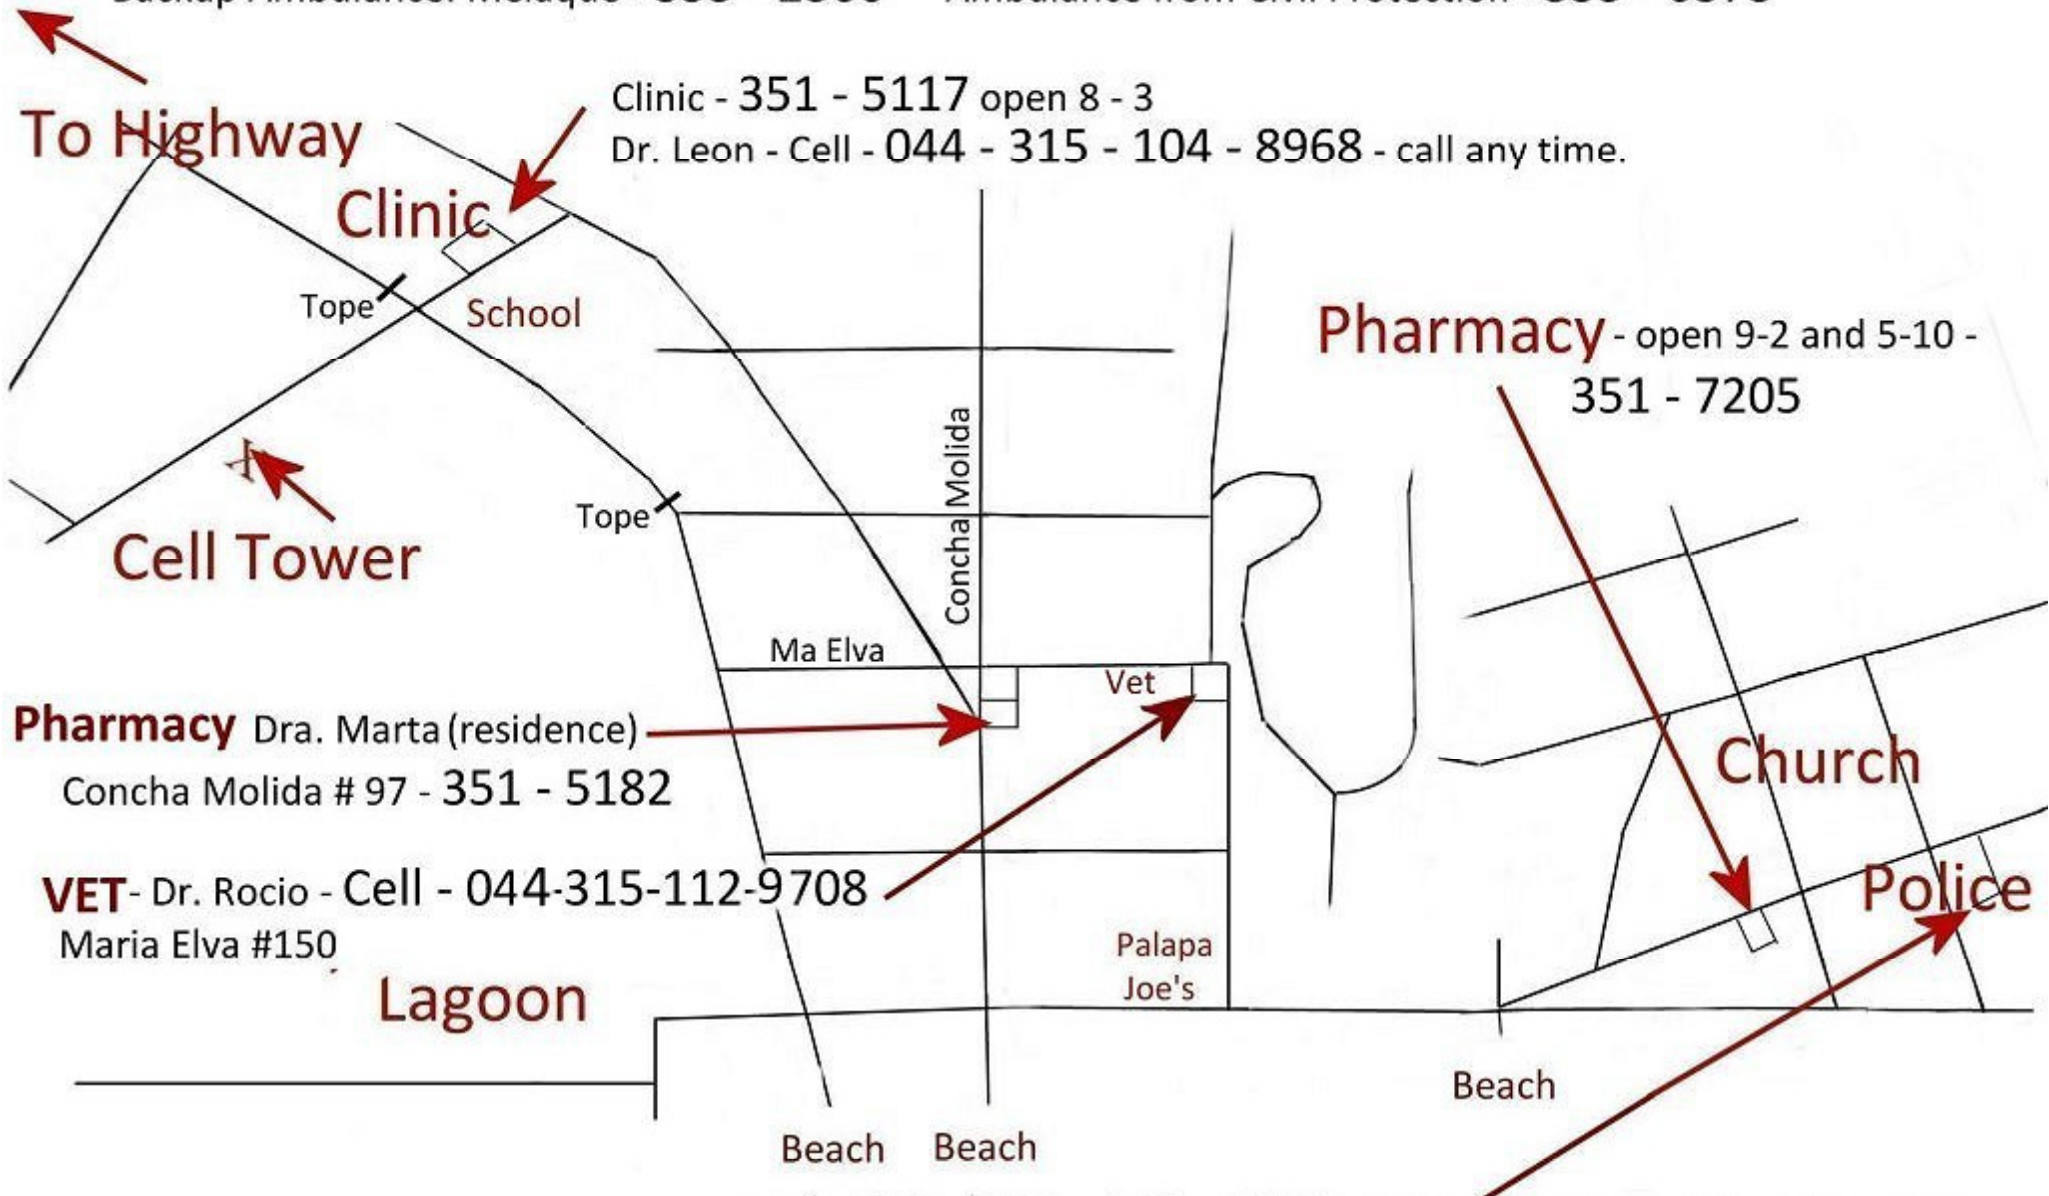

# La Manzanilla Emergency numbers and locations

Ambulance and Police - 044 - 315 - 112 - 4048 - Noemi speaks English - call any time.

Backup Ambulance: Melaque - 355 - 2300    Ambulance from Civil Protection - 355 - 6375

Clinic - 351 - 5117 open 8 - 3

Dr. Leon - Cell - 044 - 315 - 104 - 8968 - call any time.

**Pharmacy** - open 9-2 and 5-10 -  
351 - 7205

**Pharmacy** Dra. Marta (residence)  
Concha Molida # 97 - 351 - 5182

**VET** - Dr. Rocio - Cell - 044-315-112-9708  
Maria Elva #150

Police - 044 - 315 - 112 - 4048 - Noemi speaks English - call anytime

Delegado (Pedro - little English) - Cell - 044 - 315 - 100 - 9685

Police - local - 351-5048    Police - 066